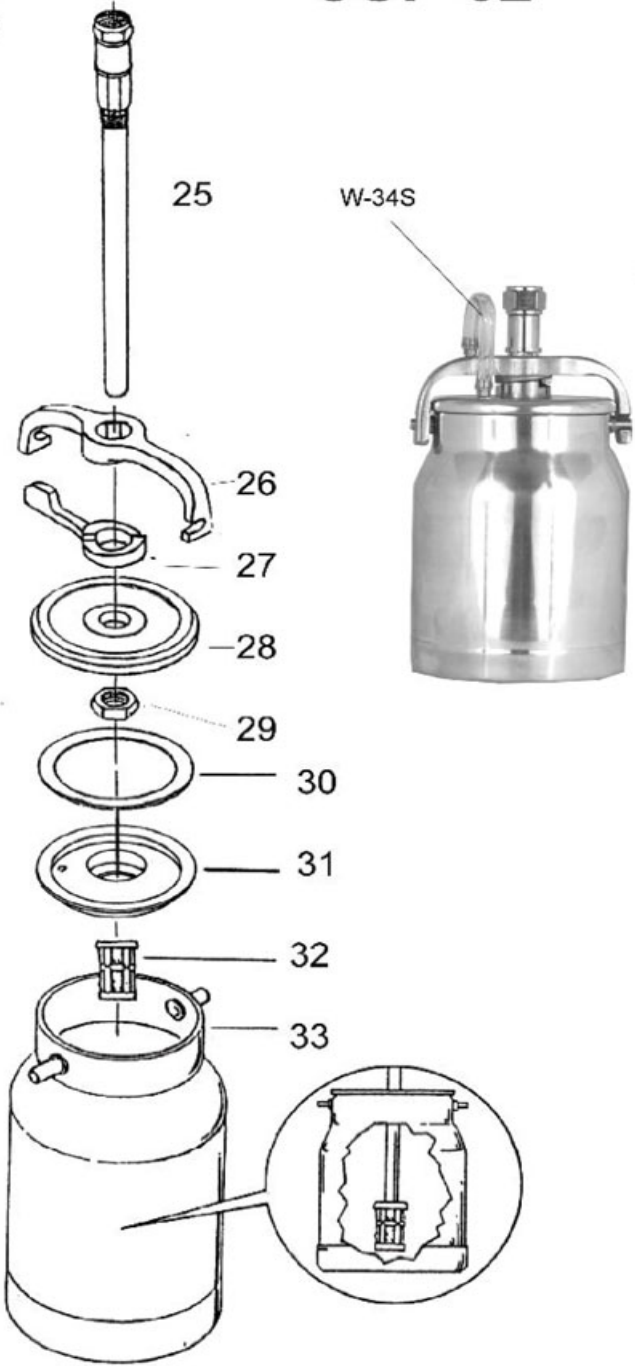

CUP-02

REF #	DESCRIPTION	ORDER #	Price Ref #
25	Siphon Tube	-----	
26	Arm	-----	
27	Release Lever	-----	
28	Cannister Lid	-----	
29	Nut	-----	
30	Gasket	W-30S	W697
31	Anti Leaking Gasket	W-31S	----
32	Material Sleeve (filter)	W-32S	W699
33	1 Liter Cup	W-33S	CALL
34	Plastic tube	W-34S	W701